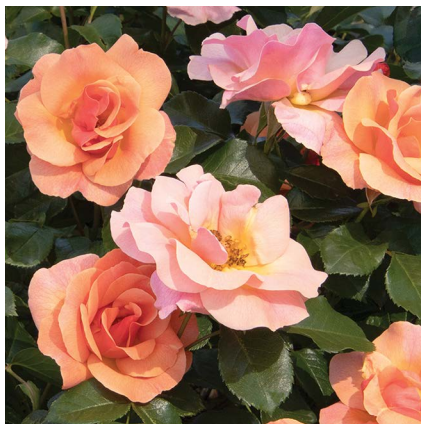

MONROVIA®

Since 1926

Nitty Gritty® Roses

ENJOY THE BEAUTY OF ROSES AS
A CAREFREE GROUNDCOVER.

Beautiful, lightly fragrant flowers.

Rounded habit to 3 feet tall.

Blooms nonstop early summer to autumn.

Excellent disease resistance.

Self-cleaning and own-root.

Outstanding "filler" plant in large containers.

NITTY GRITTY RED™ ROSE

Fast growing; 3' tall, 4' wide. Partial to full sun.

Deciduous. Monrovia Exclusive

ZONES: 4-9

NITTY GRITTY PINK™ ROSE

Fast growing; 3' tall, 4' wide. Partial to full sun.

Deciduous. Monrovia Exclusive

ZONES: 4-9

NITTY GRITTY WHITE™ ROSE

Fast growing; 3' tall, 4' wide. Partial to full sun.

Deciduous. Monrovia Exclusive

ZONES: 4-9

NITTY GRITTY PEACH™ ROSE

Fast growing; 3' tall, 4' wide. Partial to full sun.

Deciduous. Monrovia Exclusive

ZONES: 4-9

NITTY GRITTY YELLOW™ ROSE

Fast growing; 3' tall, 4' wide. Partial to full sun.

Deciduous. Monrovia Exclusive