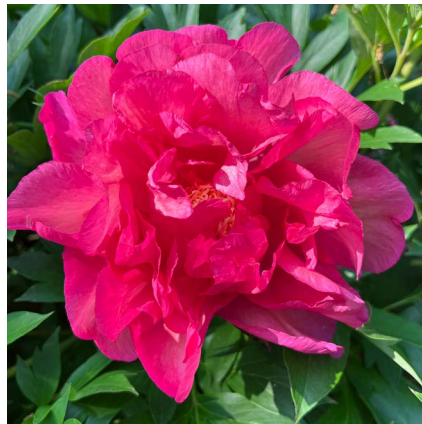

# Garden Candy™ Itoh Peonies

STUNNING BLOOMS IN A DELECTABLE ARRAY OF COLORS.

Bushy and compact form reaches  
2-3 feet tall and 3.5 feet wide  
Shorter, sturdy stems require no staking  
Very mildew resistant

Multiple dinner-plate sized double flowers per stem  
3-4 weeks of continuous blooms, with  
50+ blooms per season at maturity  
Full sun to partial shade; Zones 4-8

CANDY APPLE

ITEM #46571

EVIE JANE ITEM