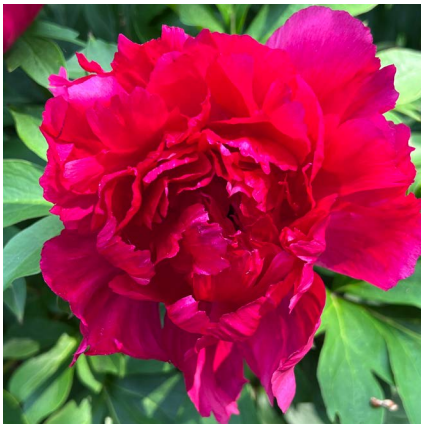

# Garden Candy™ Itoh Peonies

STUNNING BLOOMS IN A DELECTABLE ARRAY OF COLORS.

Bushy and compact form reaches  
2-3 feet tall and 3.5 feet wide  
Shorter, sturdy stems require no staking  
Very mildew resistant

Multiple dinner-plate sized double flowers per stem  
3-4 weeks of continuous blooms, with  
50+ blooms per season at maturity  
Full sun to partial shade; Zones 4-8

CANDY APPLE

ITEM #46571

EVIE JANE ITEM