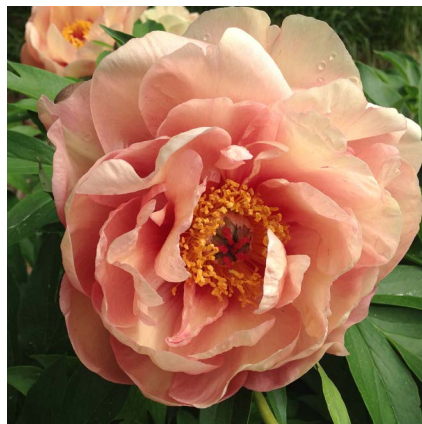

Multiple dinner-plate sized double flowers per stem  
3-4 weeks of continuous blooms, with  
50+ blooms per season at maturity  
Full sun to partial shade; Zones 4-8

CANDY APPLE

ITEM #46571

EVIE JANE ITEM

#46010

BLUEBERRY LEMONADE

ITEM #46006

SUMMER SUNSET

ITEM #46011

OOMPA LOOMPA

ITEM #46009

TRULY SCRUMPTIOUS