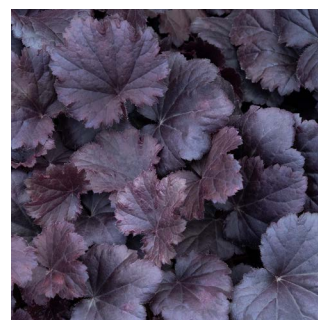

Shade garden favorites for Zones 4-9.

A variety of colors that make for an eye-catching display.

The Sirens' Song™ series boasts showier blooms.

FOREVER® RED HEUCHERA

FOREVER® PURPLE HEUCHERA

FOREVER® MIDNIGHT HEUCHERA

BLACK FOREST CAKE HEUCHERA

SIRENS' SONG™ ORANGE DELIGHT HEUCHERA

SIRENS' SONG™ SPICY LIME HEUCHERELLA

SIRENS' SONG™ DARK N' BRIGHT HEUCHERA

SIRENS' SONG™ DARK NIGHT HEUCHERA

RED LIGHTNING HEUCHERA
ZONE 4-8

SIENNA SUNRISE® HEUCHERA

BALBOA SUNSET® HEUCHERA

RUBY TUESDAY HEUCHERA