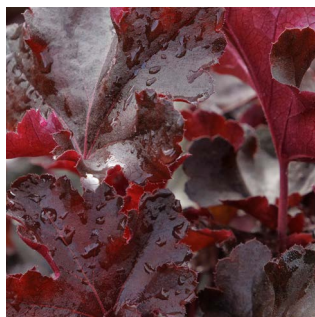

BALBOA SUNSET® HEUCHERA