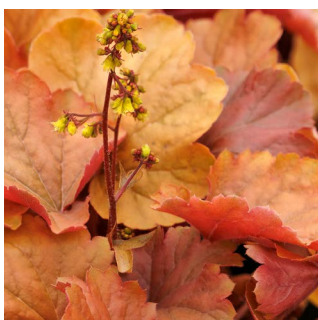

SIRENS' SONG™ ORANGE DELIGHT HEUCHERA