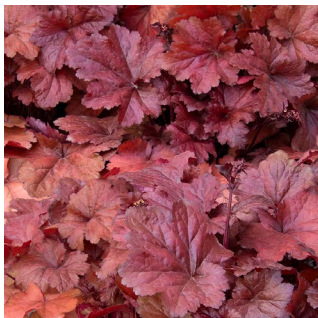

MONROVIA®

Since 1926

Heuchera

OFFERING EXCLUSIVE SERIES AND THE BEST PERFORMING VARIETIES, MONROVIA HEUCHERA ARE AN EASY WAY TO ADD COLOR TO THE GARDEN CENTER ALL SEASON LONG.

Excellent in mixed containers or massed in the landscape.

Shade garden favorites for Zones 4-9.

A variety of colors that make for an eye-catching display.

The Sirens' Song™ series boasts showier blooms.

FOREVER® RED HEUCHERA

FOREVER® PURPLE HEUCHERA

FOREVER® MIDNIGHT HEUCHERA