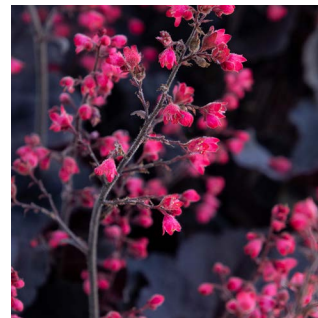

Shade garden favorites for Zones 4-9.

A variety of colors that make for an eye-catching display.

The Sirens' Song™ series boasts showier blooms.

FOREVER® RED HEUCHERA

FOREVER® PURPLE HEUCHERA

FOREVER® MIDNIGHT HEUCHERA