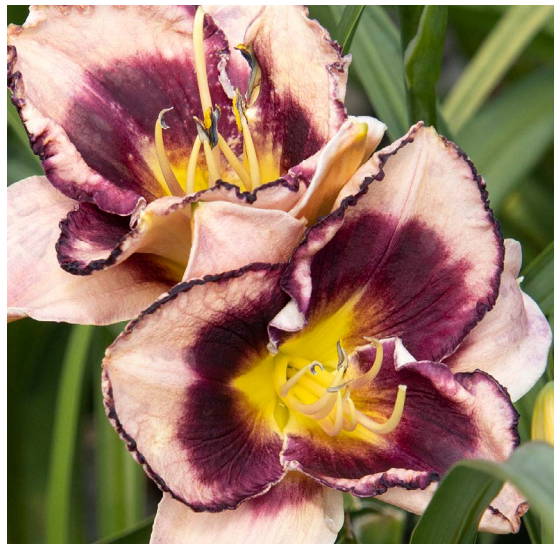

# Skye® Daylilies

IMPROVED REBLOOMING SERIES FOR SPRING-TO-FALL COLOR

Everblooming for months of prolific flowering.

Notably compact habit at 12-18" tall  
and 18" wide.

Monrovia exclusives in four dramatic colors.

Thick, ruffled petals on sturdy,  
longer-lasting flowers.

Adaptable to a wide range of Zones (4-11),  
soils, and moisture levels.

**BLAZING SKYE® DAYLILY**

Large yellow flowers with bold burgundy eyes and ruffled edges

**STORMY SKYE® DAYLILY**

Dramatic color mix of large pink petals with bold, burgundy eyes and edges

**SUNSET SKYE® DAYLILY**

Bold orange flowers with especially frilly edges

**TITAN SKYE® DAYLILY**

Each frilly, long-lasting flower can stay in bloom for up to 10 days!