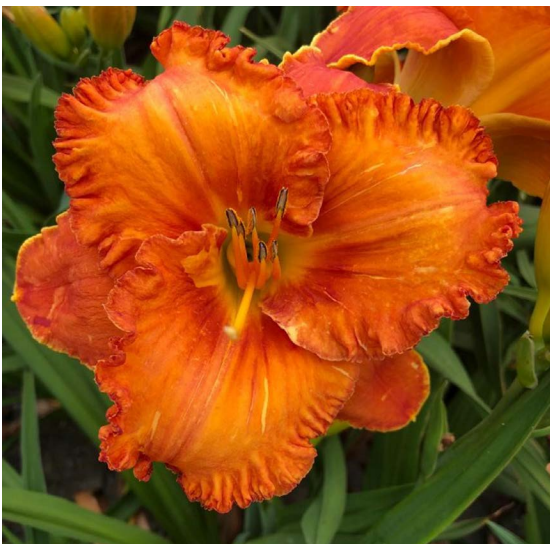

# Skye® Daylilies

IMPROVED REBLOOMING SERIES FOR SPRING-TO-FALL COLOR

Everblooming for months of prolific flowering.

Notably compact habit at 12-18" tall  
and 18" wide.

Monrovia exclusives in four dramatic colors.

Thick, ruffled petals on sturdy,  
longer-lasting flowers.

Adaptable to a wide range of Zones (4-11),  
soils, and moisture levels.

**BLAZING SKYE® DAYLILY**

Large yellow flowers with bold burgundy eyes and ruffled edges

**STORMY SKYE® DAYLILY**

Dramatic color mix of large pink petals with bold, burgundy eyes and edges

**SUNSET SKYE® DAYLILY**

Bold orange flowers with especially frilly edges

**TITAN SKYE® DAYLILY**

Each frilly, long-lasting flower can stay in bloom for up to 10 days!