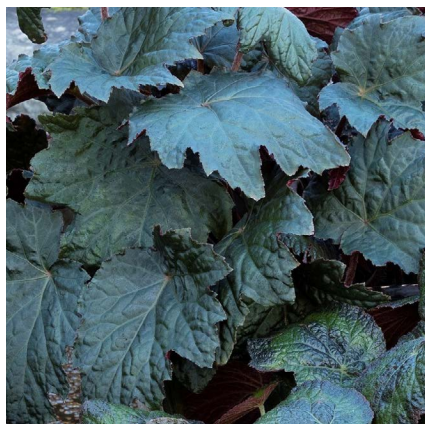

TECTONIC™ MAGMA BEGONIA

Moderate growing; 12" to 18" tall and wide. Partial to full shade. Deciduous. Monrovia Exclusive

ZONES: 8-11; GROWS INDOORS IN ALL ZONES