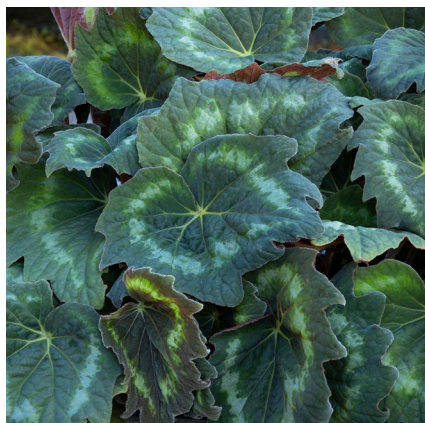

MONROVIA®

Since 1926

Tectonic™ Begonias

FROM THE FORESTS OF INDIA, THESE BEGONIAS COLLECTED BY RENOWNED PLANTSMAN DAN HINKLEY EACH OFFER THEIR OWN UNIQUE LOOK, ADDING INTEREST TO SHADY SPOTS.

Great in containers or in beds.
Excellent indoor plants.

Graphic, stunning foliage.
Uncommon species are a must for collectors.

TECTONIC™ ASTEROID BEGONIA

Moderate growing; 12" to 18" tall and wide. Partial to full shade. Evergreen. Monrovia Exclusive

ZONES: 8-11; GROWS INDOORS IN ALL ZONES

TECTONIC™ CALDERA BEGONIA

Reaches 6' tall and wide; smaller in containers. Partial shade. Herbaceous. Monrovia Exclusive

ZONES: 8-11; GROWS INDOORS IN ALL ZONES

TECTONIC™ ERUPTION BEGONIA

Moderate growing; 12" to 18" tall and wide. Partial to full shade. Deciduous. Monrovia Exclusive