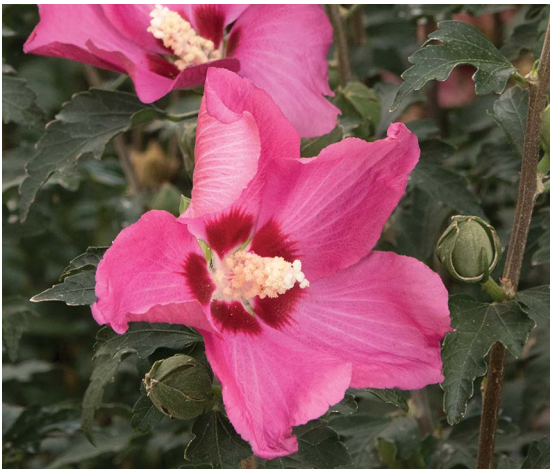

MONROVIA®

Since 1926

Chateau™ Rose of Sharon

THESE ENCHANTING SHRUBS PROVIDE MONTHS OF BEAUTIFUL, FLOWERS THAT COVER THE STEMS FROM TOP TO BOTTOM.

Bloom nonstop early summer to autumn.

Produces masses of 3-inch-wide blooms.

Graceful, vase-shaped habit.

Lush, deep green foliage.

Add height and scale to beds and borders.

Bred in the Loire Valley of France.

ROSE OF SHARON CHATEAU™ DE VERSAILLES
Fast growing: 6' tall, 4' wide. Partial to full sun. Deciduous.
Monrovia Exclusive
ZONES: 5-9

ROSE OF SHARON CHATEAU™ D'AMBOISE
Fast growing: 6' tall, 4' wide. Partial to full sun. Deciduous.
Monrovia Exclusive
ZONES: 5-9

ROSE OF SHARON CHATEAU™ DE CHAMBORD
Fast growing: 6' tall, 4' wide. Partial to full sun. Deciduous.
Monrovia Exclusive
ZONES: 5-9

ROSE OF SHARON CHATEAU™ DE CHANTILLY
Fast growing: 6' tall, 4' wide. Partial to full sun. Deciduous.
Monrovia Exclusive
ZONES: 5-9