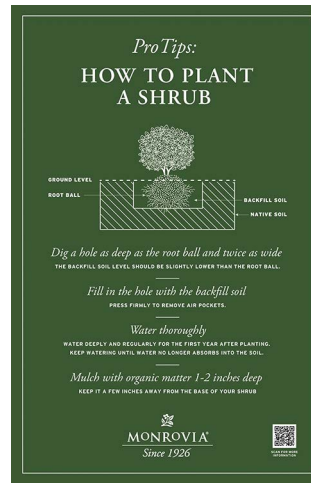

HOW TO PLANT A SHRUB SPOTLIGHT
ITEM NO: 60082PST