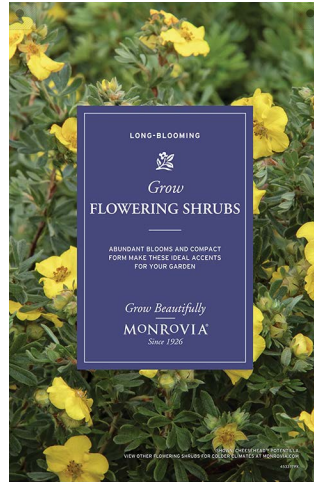

GROW FLWRNG SHRUBS COLD POSTER
ITEM NO: 453377PX