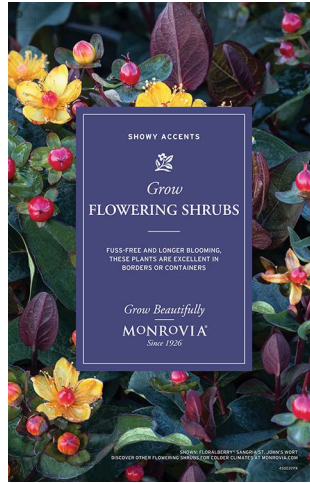

# Large Display Posters

23.5" WIDE X 36" TALL

GROW GARDENIAS POSTER  
ITEM NO: 453057PX

GROW FLWRNG SHRUBS COLD POSTER  
ITEM NO: 453377PX

GROW FLWRNG SHRUBS POSTER  
ITEM NO: 453037PX

GROW A STYLISH OUTDOOR ROOM  
POSTER, ITEM NO: 600357PX