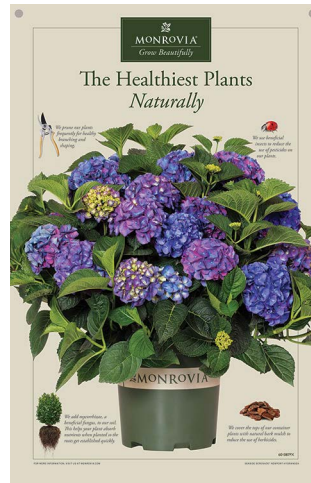

BIRD FRIENDLY POSTER  
ITEM NO: 601017PX

MONROVIA®

# Large Display Posters

23.5" WIDE X 36" TALL

QUALITY IS IN OUR ROOTS  
ITEM NO: 600817PX

GROW NATURALLY DISPLAY POSTER  
ITEM NO: 601087PX

MONROVIA®