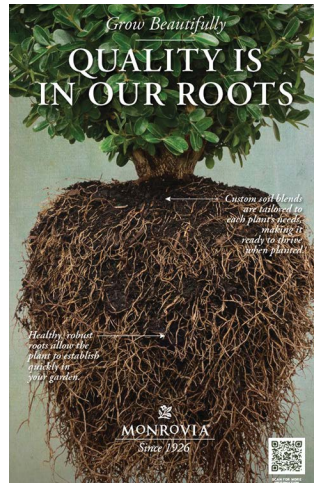

MONROVIA®

Large Display Posters

23.5" WIDE X 36" TALL

QUALITY IS IN OUR ROOTS
ITEM NO: 600817PX