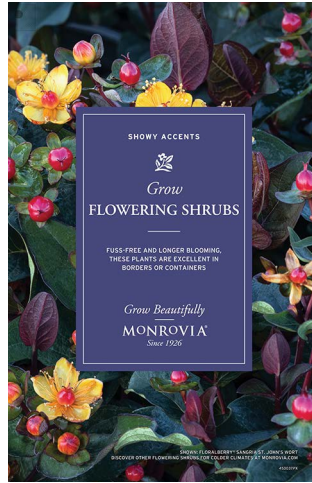

GROW FLWRNG SHRUBS WARM POSTER
ITEM NO: 453047PX

MONROVIA®

Large Display Posters

23.5" WIDE X 36" TALL

GROW GARDENIAS POSTER
ITEM NO: 453057PX

GROW FLWRNG SHRUBS COLD POSTER
ITEM NO: 453377PX

GROW FLWRNG SHRUBS POSTER
ITEM NO: 453037PX