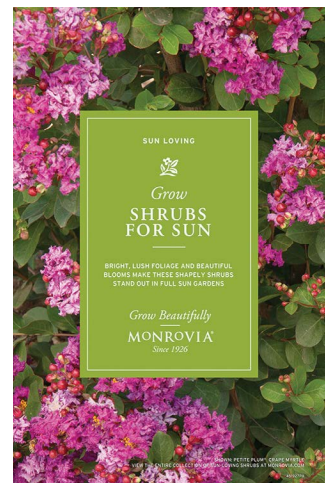

GROW FOR SUN WARM POSTER
ITEM NO: 451927PX