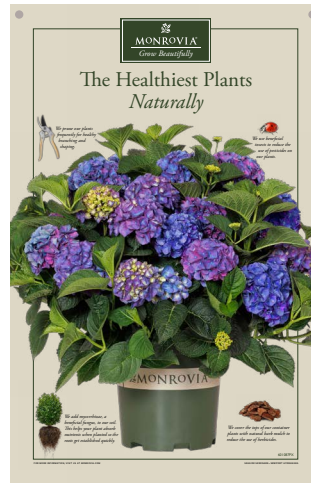

BIRD FRIENDLY POSTER
ITEM NO: 601017PX

MONROVIA®

Large Display Posters

23.5" WIDE X 36" TALL

QUALITY IS IN OUR ROOTS
ITEM NO: 600817PX

GROW NATURALLY DISPLAY POSTER
ITEM NO: 601087PX

MONROVIA®

Spotlight Posters