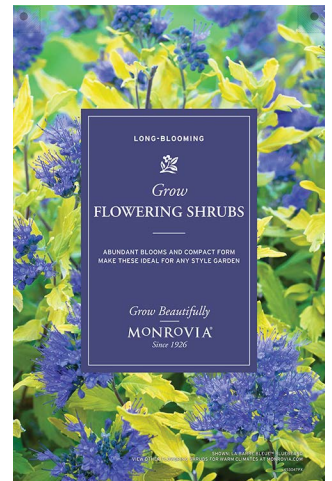

**GROW SEASIDE SERENADE®
HYDRANGEAS POSTER**
ITEM NO: 451997PX

GROW ITOH PEONIES POSTER
ITEM NO: 452567PX

GROW SUCCULENTS POSTER
ITEM NO: 451937PX

GROW BLUEBERRIES POSTER
ITEM NO: 451967PX

**GROW FLWRNG SHRUBS WARM
EARLY POSTER, ITEM NO: 451797PX**