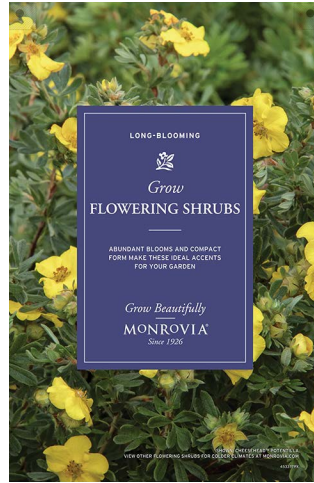

GROW FLWRNG SHRUBS WARM POSTER
ITEM NO: 453047PX

MONROVIA®

Large Display Posters

23.5" WIDE X 36" TALL

GROW GARDENIAS POSTER
ITEM NO: 453057PX

GROW FLWRNG SHRUBS COLD POSTER
ITEM NO: 453377PX

GROW FLWRNG SHRUBS POSTER
ITEM NO: 453037PX