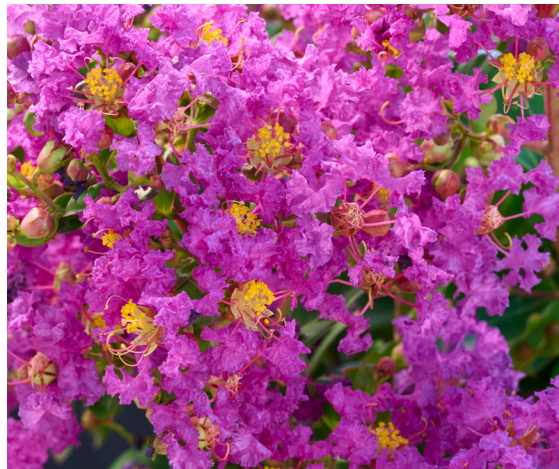

MONROVIA®

Since 1926

Summerlasting® Crape Myrtle

SUMMER STANDOUTS, THESE CRAPE MYRTLE ADD
LONG-LASTING BEAUTY TO LANDSCAPES.

Flowers appear earlier
and extend through summer,
providing nonstop color.

 Rich purple-black foliage
highlights the colorful flowers.

Compact with excellent branching
– perfect for shrub borders
and small-space landscapes.

Three summery colors.

4  tall and wide.

SUMMERLASTING® COCONUT
Full sun. Deciduous. Monrovia Exclusive
ZONE: 7-10

SUMMERLASTING® RASPBERRY
Full sun. Deciduous. Monrovia Exclusive
ZONE: 7-10

SUMMERLASTING® STRAWBERRY
Full sun. Deciduous. Monrovia Exclusive
ZONE: 7-10

SUMMERLASTING® PLUM
Full sun. Deciduous. Monrovia Exclusive
ZONE: 7-10