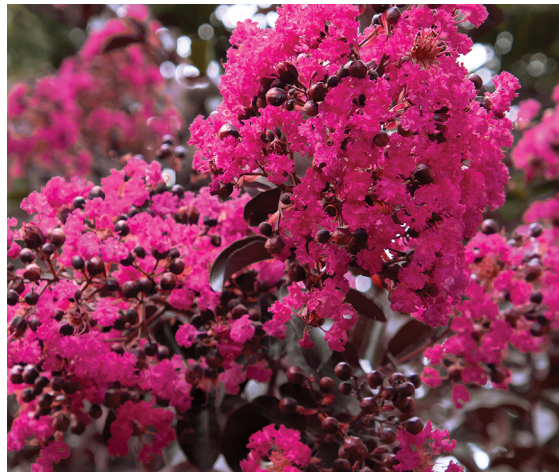

MONROVIA®

Since 1926

Summerlasting® Crape Myrtle

SUMMER STANDOUTS, THESE CRAPE MYRTLE ADD
LONG-LASTING BEAUTY TO LANDSCAPES.

Flowers appear earlier
and extend through summer,
providing nonstop color.

 Rich purple-black foliage
highlights the colorful flowers.

Compact with excellent branching
– perfect for shrub borders
and small-space landscapes.

Three summery colors.

4  tall and wide.

SUMMERLASTING® COCONUT
Full sun. Deciduous. Monrovia Exclusive
ZONE: 7-10

SUMMERLASTING® RASPBERRY
Full sun. Deciduous. Monrovia Exclusive
ZONE: 7-10

SUMMERLASTING® STRAWBERRY
Full sun. Deciduous. Monrovia Exclusive
ZONE: 7-10

SUMMERLASTING® PLUM
Full sun. Deciduous. Monrovia Exclusive
ZONE: 7-10