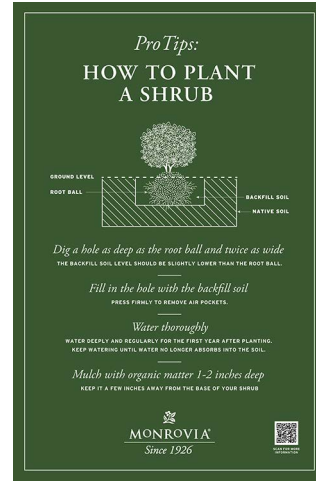

GROW FRAGRANT ROSES
ITEM NO: 600551PST

HOW TO PLANT A SHRUB
ITEM NO: 60082PST

MONROVIA®

2024

A-Frame Posters

23.5" WIDE X 36" TALL X 11.8" DEEP

GROW FOUNDATION SHRUBS A-FRAME
ITEM NO: 60068AFP

GROW DEER RESISTANT PLANTS
A-FRAME
ITEM NO: 60070AFP