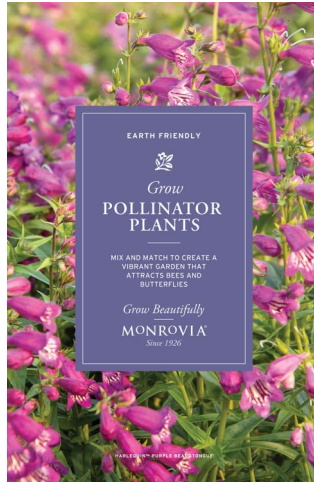

GROW POLLINATOR PLANTS COLD
ITEM NO: 482007PX