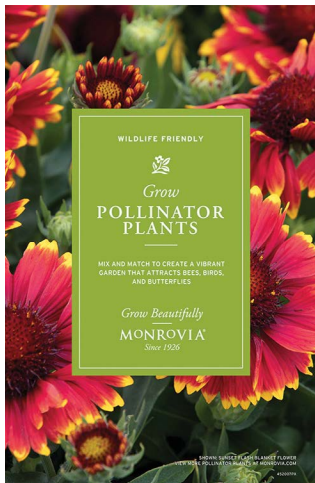

MONROVIA®

2024

Large Display Posters

23.5" WIDE X 36" TALL

GROW TROPICALS POSTER
ITEM NO: 452557PX

GROW PERENNIALS POSTER
ITEM NO: 451807PX

GROW LAVENDER FRENCH POSTER
ITEM NO: 451817PX

GROW WATERWISE POSTER
ITEM NO: 451907PX

GROW POLLINATOR PLANTS POSTER
ITEM NO: 452007PX

GROW EDIBLES POSTER
ITEM NO: 451897PX

GROW FOR SUN COLD POSTER
ITEM NO: 451917PX

GROW LAVENDER SPANISH POSTER
ITEM NO: 451827PX

GROW GRACE N' GRIT™ ROSES POSTER
ITEM NO: 451987PX