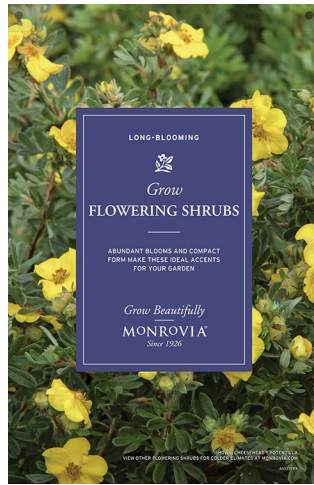

**GROW SEASIDE SERENADE®
HYDRANGEAS POSTER**
ITEM NO: 451997PX

GROW ITOH PEONIES POSTER
ITEM NO: 452567 PX

GROW SUCCULENTS POSTER
ITEM NO: 451937PX

GROW BLUEBERRIES POSTER
ITEM NO: 451967PX

**GROW FLWRNG SHRUBS WARM
EARLY POSTER, ITEM NO: 451797PX**

GROW FLWRNG SHRUBS WARM POSTER
ITEM NO: 453047PX

MONROVIA®

2024

Large Display Posters

23.5" WIDE X 36" TALL

GROW GARDENIAS POSTER
ITEM NO: 453057PX

GROW FLWRNG SHRUBS COLD POSTER
ITEM NO: 453377PX

GROW FLWRNG SHRUBS POSTER
ITEM NO: 453037PX