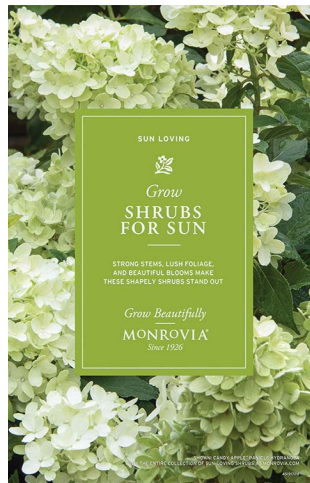

GROW FOR SUN COLD POSTER
ITEM NO: 451917PX