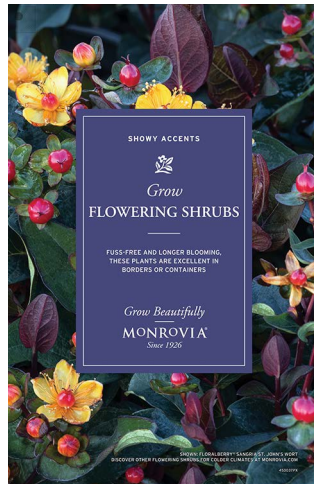

**GROW SEASIDE SERENADE®
HYDRANGEAS POSTER**
ITEM NO: 451997PX

GROW ITOH PEONIES POSTER
ITEM NO: 452567 PX

GROW SUCCULENTS POSTER
ITEM NO: 451937PX

GROW BLUEBERRIES POSTER
ITEM NO: 451967PX

**GROW FLWRNG SHRUBS WARM
EARLY POSTER, ITEM NO: 451797PX**

GROW FLWRNG SHRUBS WARM POSTER
ITEM NO: 453047PX

MONROVIA®

2024

Large Display Posters

23.5" WIDE X 36" TALL

GROW GARDENIAS POSTER
ITEM NO: 453057PX

GROW FLWRNG SHRUBS COLD POSTER
ITEM NO: 453377PX

GROW FLWRNG SHRUBS POSTER
ITEM NO: 453037PX