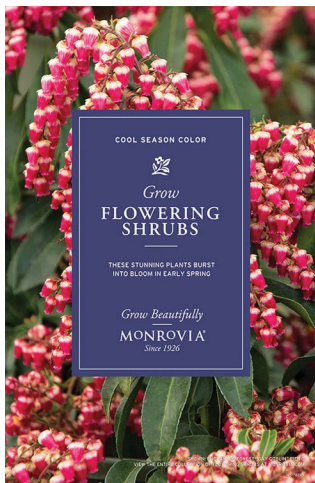

GROW A STYLISH OUTDOOR ROOM
POSTER, ITEM NO: 60035PX

GROW A GARDEN OF ABUNDANCE
POSTER, ITEM NO: 60036PST

GROW A RELAXING RETREAT POSTER
ITEM NO: 60037PST

GROW CAMELLIA SASANQUA POSTER
ITEM NO: 60041PST

GROW CAMELLIA JAPONICA POSTER
ITEM NO: 60042PST

GROW FLWRNG SHRUBS EARLY POSTER
ITEM NO: 451787PX

GROW EARLY SPRING COLOR POSTER
ITEM NO: 60044PST

GROW COLORFUL ECHINACEA POSTER
ITEM NO: 452027PX

GROW LILACS POSTER
ITEM NO: 60054ECP

MONROVIA®

2024

Large Display Posters