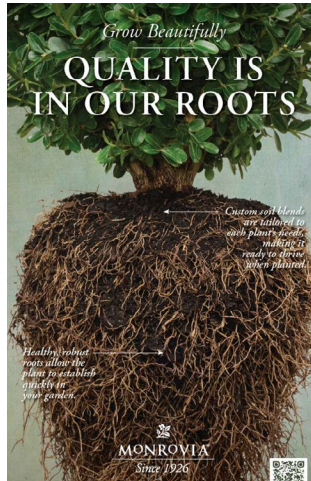

23.5" WIDE X 36" TALL

GROW FOUNDATION SHRUBS
ITEM NO: 60063ECP

GROW POLLINATOR PLANTS COLD
ITEM NO: 482007PX

GROW VINES WARM
ITEM NO: 60056ECP

GROW FRAGRANT ROSES
ITEM NO: 60057ECP

GROW GREAT HEDGES
ITEM NO: 600058ECP