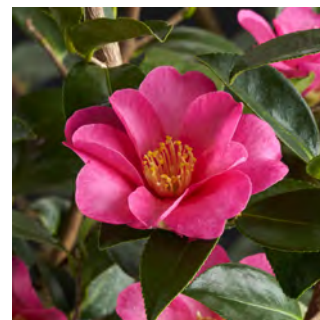

NUCCIO'S BELLA ROSA CAMELLIA
ZONE: 8-10

YULETIDE CAMELLIA
ZONE: 7-10

WHITE DOVES CAMELLIA
ZONE: 7-10

SHISHI GASHIRA CAMELLIA
ZONE: 7-10

DEBUTANTE CAMELLIA
ZONE: 8-10

TOM KNUDSEN CAMELLIA
ZONE: 8-10

CARTER'S SUNBURST CAMELLIA
ZONE: 8-10

TAYLOR'S PERFECTION CAMELLIA
ZONE: 8-10

KANJIRO CAMELLIA
ZONE: 7-10